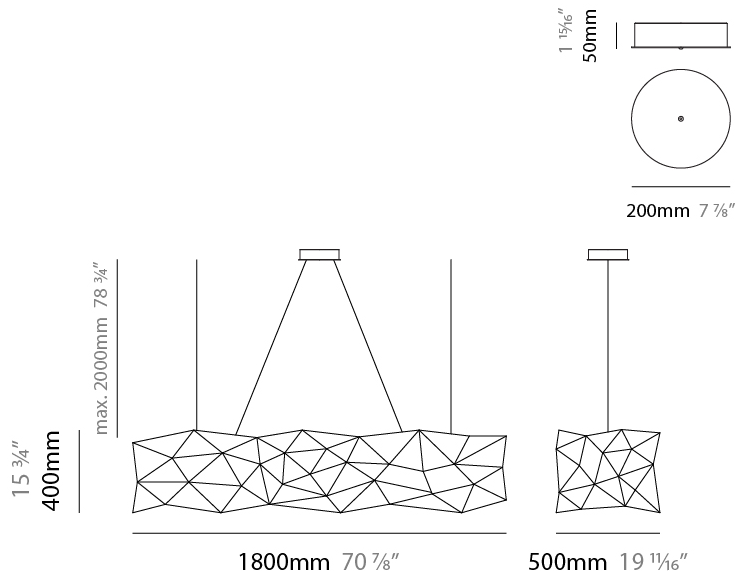

base number   LED Dimming   Color Temperature   Finish Options

1. To build a product code in our configurator select the specify button on the base model # product page
2. To build a manual product code on this datasheet choose from the options listed below in blue font and add the suffix to the base model #

GENERAL

Series: Universe Abstract
Brand: Quasar
Division: Design
Mounting Type: Suspension
Mounting Location: Ceiling
Subcategory: Ambient

PHYSICAL

Shape: Abstract
Length (mm): 1800
Length (in): 70 ⁷/₈
Width (mm): 500
Width (in): 19 ¹¹/₁₆
Height (mm): 400
Height (in): 15 ³/₄
Max. Overall Height (mm): 2400
Max. Overall Height (in): 92 ¹/₂
Light Distribution: Omnidirectional
Fixture Finish: [NIC / BRA / BBR](#)
Fixture Material: Metal
Upon Request: Custom Sizes

ELECTRICAL

Number of Lamps: 60 + 1
Lamp Type: LED Retrofit
Input Wattage (W): 26.8
Bulb Included: Bulb Included
Max. Wattage Per Lamp (W): 0.33 + 7
Lamp Base: E10 + GU10
Dimming: [Non-Dimming / Phase Dimming (120vac Only)](#)
Driver Included: Yes
Driver Location: Integrated
Driver Type: Constant Voltage - 120/277Vac
Driver Class: Class 2
Input Voltage (V): 120 - 277
Output Voltage (V): 12
Lamp Voltage (V): 12
Upon Request: (Not included - see components) Integral: 0-10Vdc dimming

LED

Color Temperature (°K): [2600 / 3000 / 3500](#)
CRI: >90 CRI
Lamp Life (hrs): 50000

OPTICAL

RATINGS AND CERTIFICATIONS

Certified By: Certified for North American Standards
IP rating: IP20