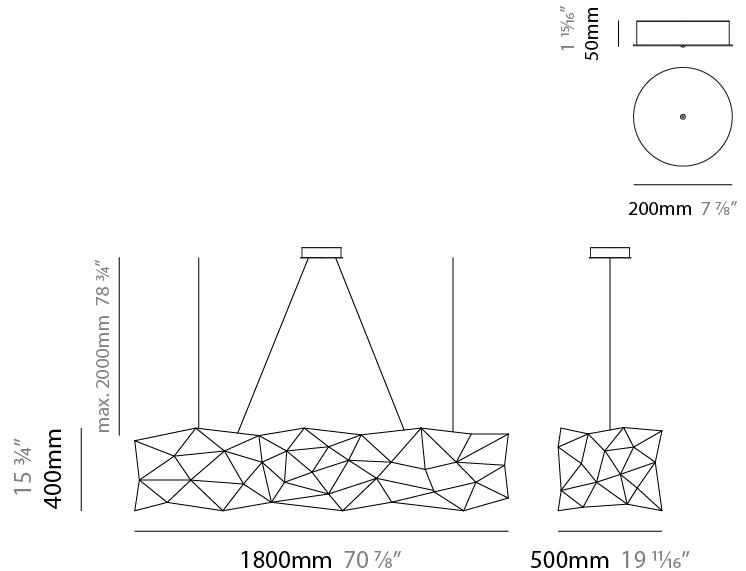

GENERAL

Series: Universe Abstract
Brand: Quasar
Division: Design
Mounting Type: Suspension
Mounting Location: Ceiling
Subcategory: Ambient

PHYSICAL

Shape: Abstract
Length (mm): 1800
Length (in): 70 ⁷/₈
Width (mm): 500
Width (in): 19 ¹¹/₁₆
Height (mm): 400
Height (in): 15 ³/₄
Max. Overall Height (mm): 2400
Max. Overall Height (in): 92 ¹/₂
Light Distribution: Omnidirectional
Weight (kg): 4.5
Weight (lbs): 9.9
[Fixture Finish: NIC / BRA / BBR](#)
Fixture Material: Metal
Upon Request: Custom Sizes

ELECTRICAL

Number of Lamps: 60
Lamp Type: LED Retrofit
Input Wattage (W): 21.78
Bulb Included: Bulb Included
Max. Wattage Per Lamp (W): 0.33
Lamp Base: E10
[Dimming: Non-Dimming / Phase Dimming (120vac Only)](#)
Driver Included: Yes
Driver Location: Integrated
Driver Type: Constant Voltage - 120/277Vac
Driver Class: Class 2
Input Voltage (V): 120 - 277
Output Voltage (V): 12
Lamp Voltage (V): 12
Upon Request: (Not included - see components) Integral: 0-10Vdc dimming

LED

[Color Temperature (°K): 2600 / 3000 / 3500](#)
Max. Delivered Lumen (lm): 1380 (2600K)
CRI: >90 CRI
Lamp Life (hrs): 50000

OPTICAL

RATINGS AND CERTIFICATIONS

Certified By: Certified for North American Standards
IP rating: IP20

PROJECT
TYPE
SPECIFIER
QUANTITY
DATE